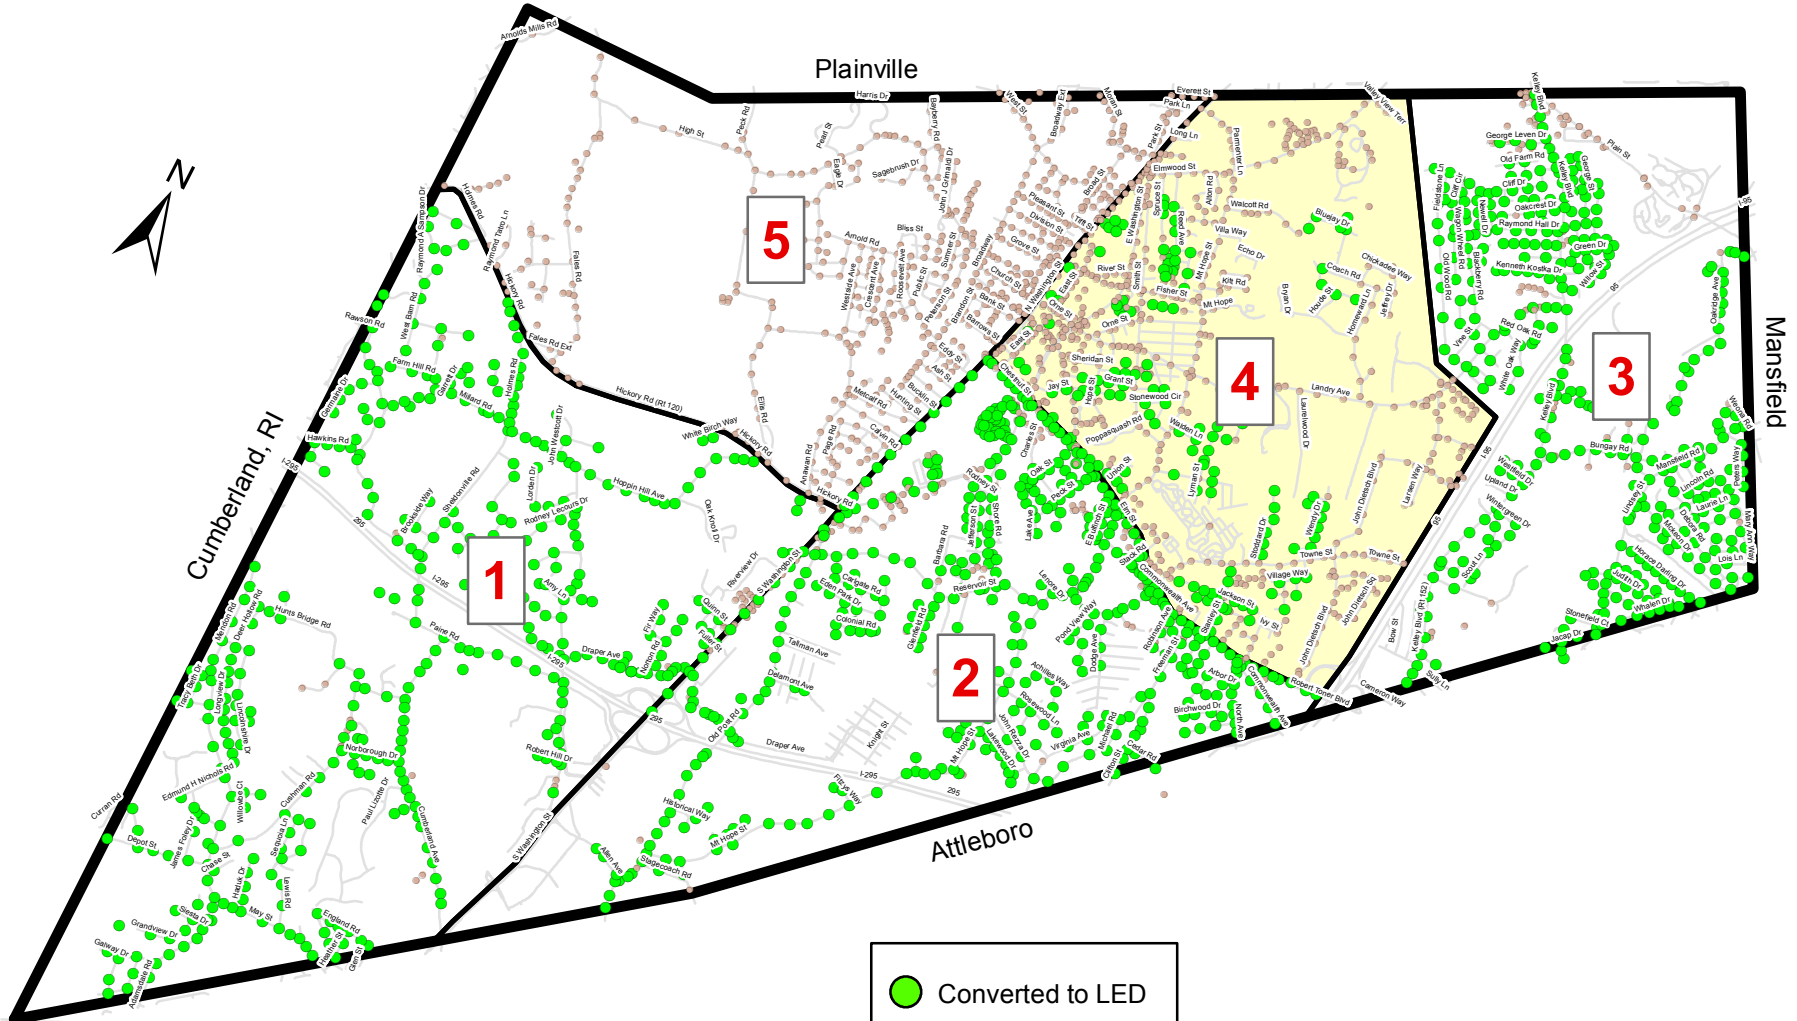

LED CONVERSION PROJECT PROGRESS (Updated 1/8/2018)

	Converted to LED
	Light
	Current Work Area

American Public Power Association