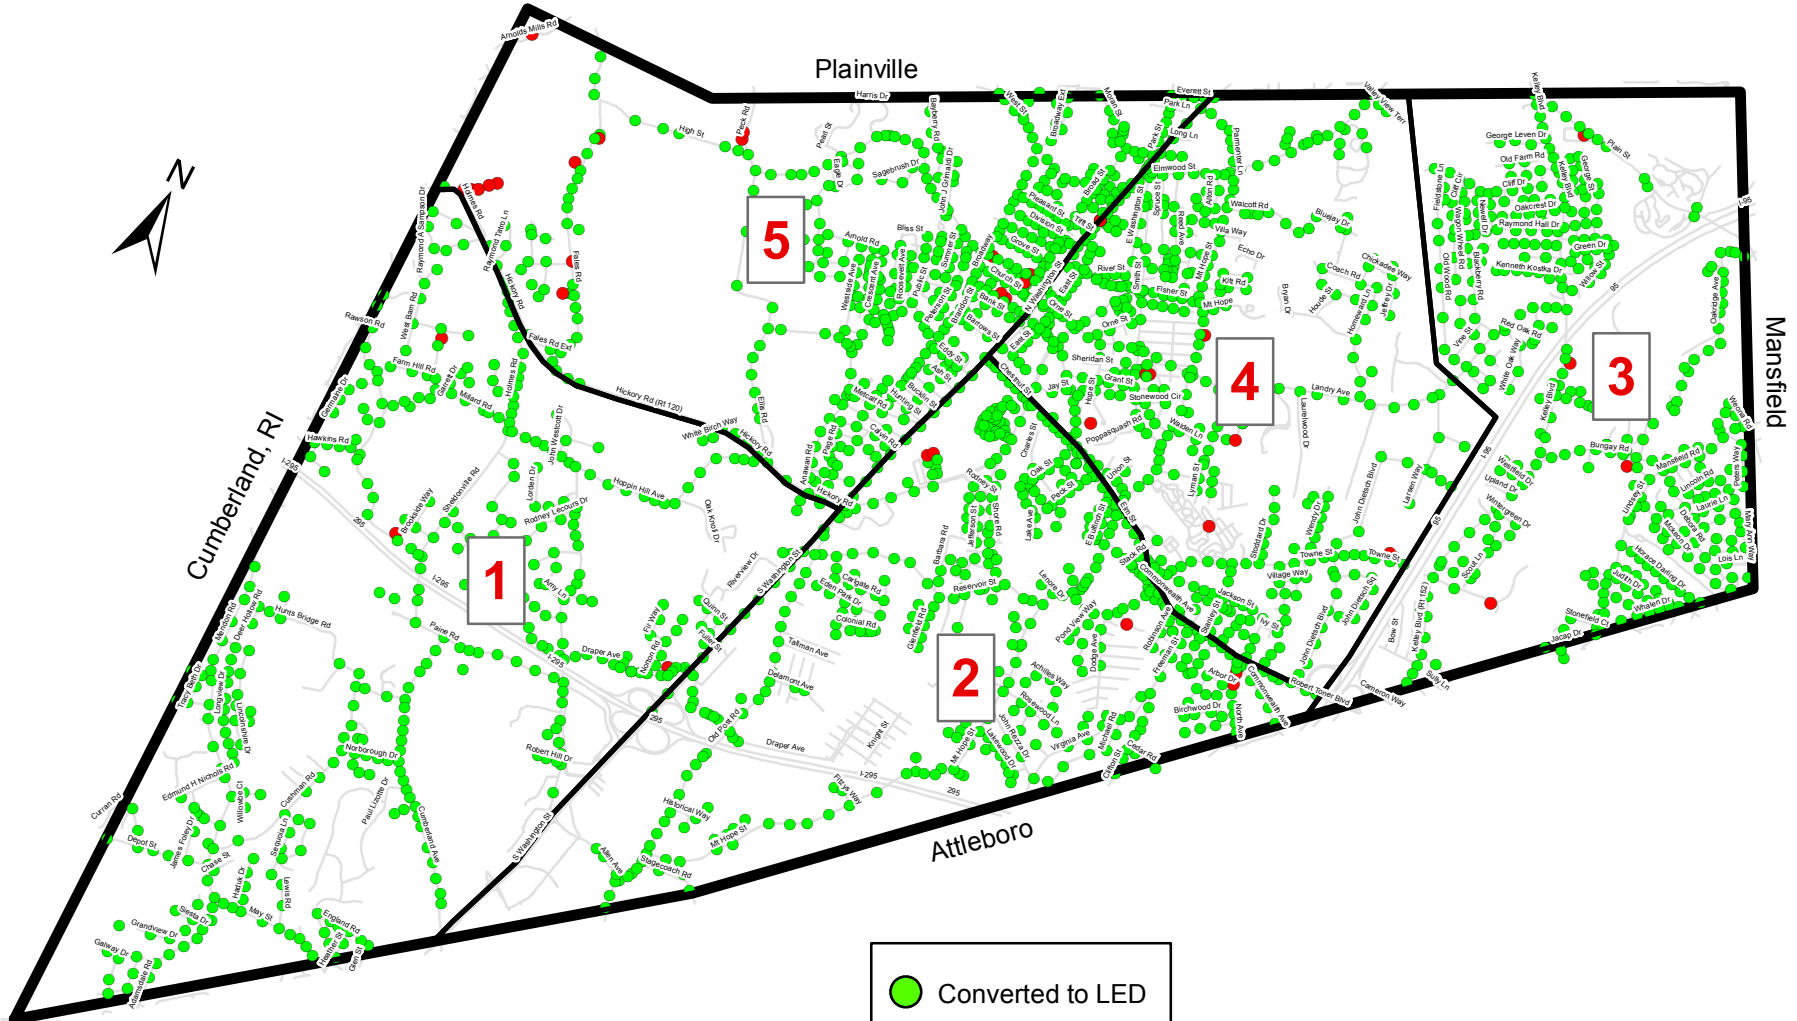

LED CONVERSION PROJECT PROGRESS (Updated 2/16/2018)

	Converted to LED
	Remaining

2/16/2018